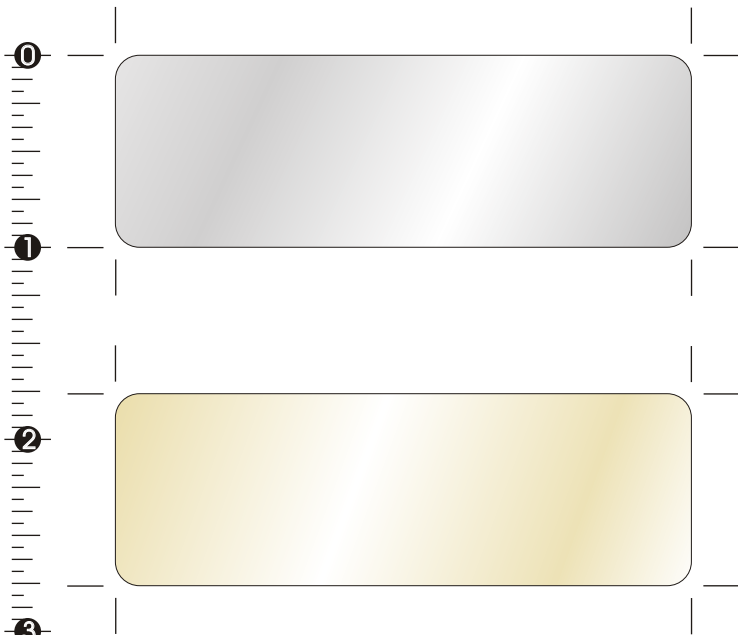

Your order is on **HOLD** pending your approval

Order Number:

Item: SFO 03 San Francisco Badge (0 to 3 sq in)

Size:

Material:

Imprint Colors:

Maximum Imprint Area: edge to edge

Supplied with 1/8" round corners.

Font for personalization:

For a bleed, please extend art 0.125" past each edge.

Make sure that all fonts are converted to curves. Please indicate PMS or stock ink colors and font for personalization.

When finished, please save your file as a .cdr, .ai or .pdf file.

Please proof closely, your order will be produced as shown.

One line rotary engraved personalization is included in product cost. Font styles available are shown below.

Rotary Fonts

HELVETICA	Helvetica
FIFTH AVE	FIFTH AVE
AVANT GARDE	Avant Garde
GOTHIC	Gothic
FUTURA	FUTURA
UNIVERS	Univers