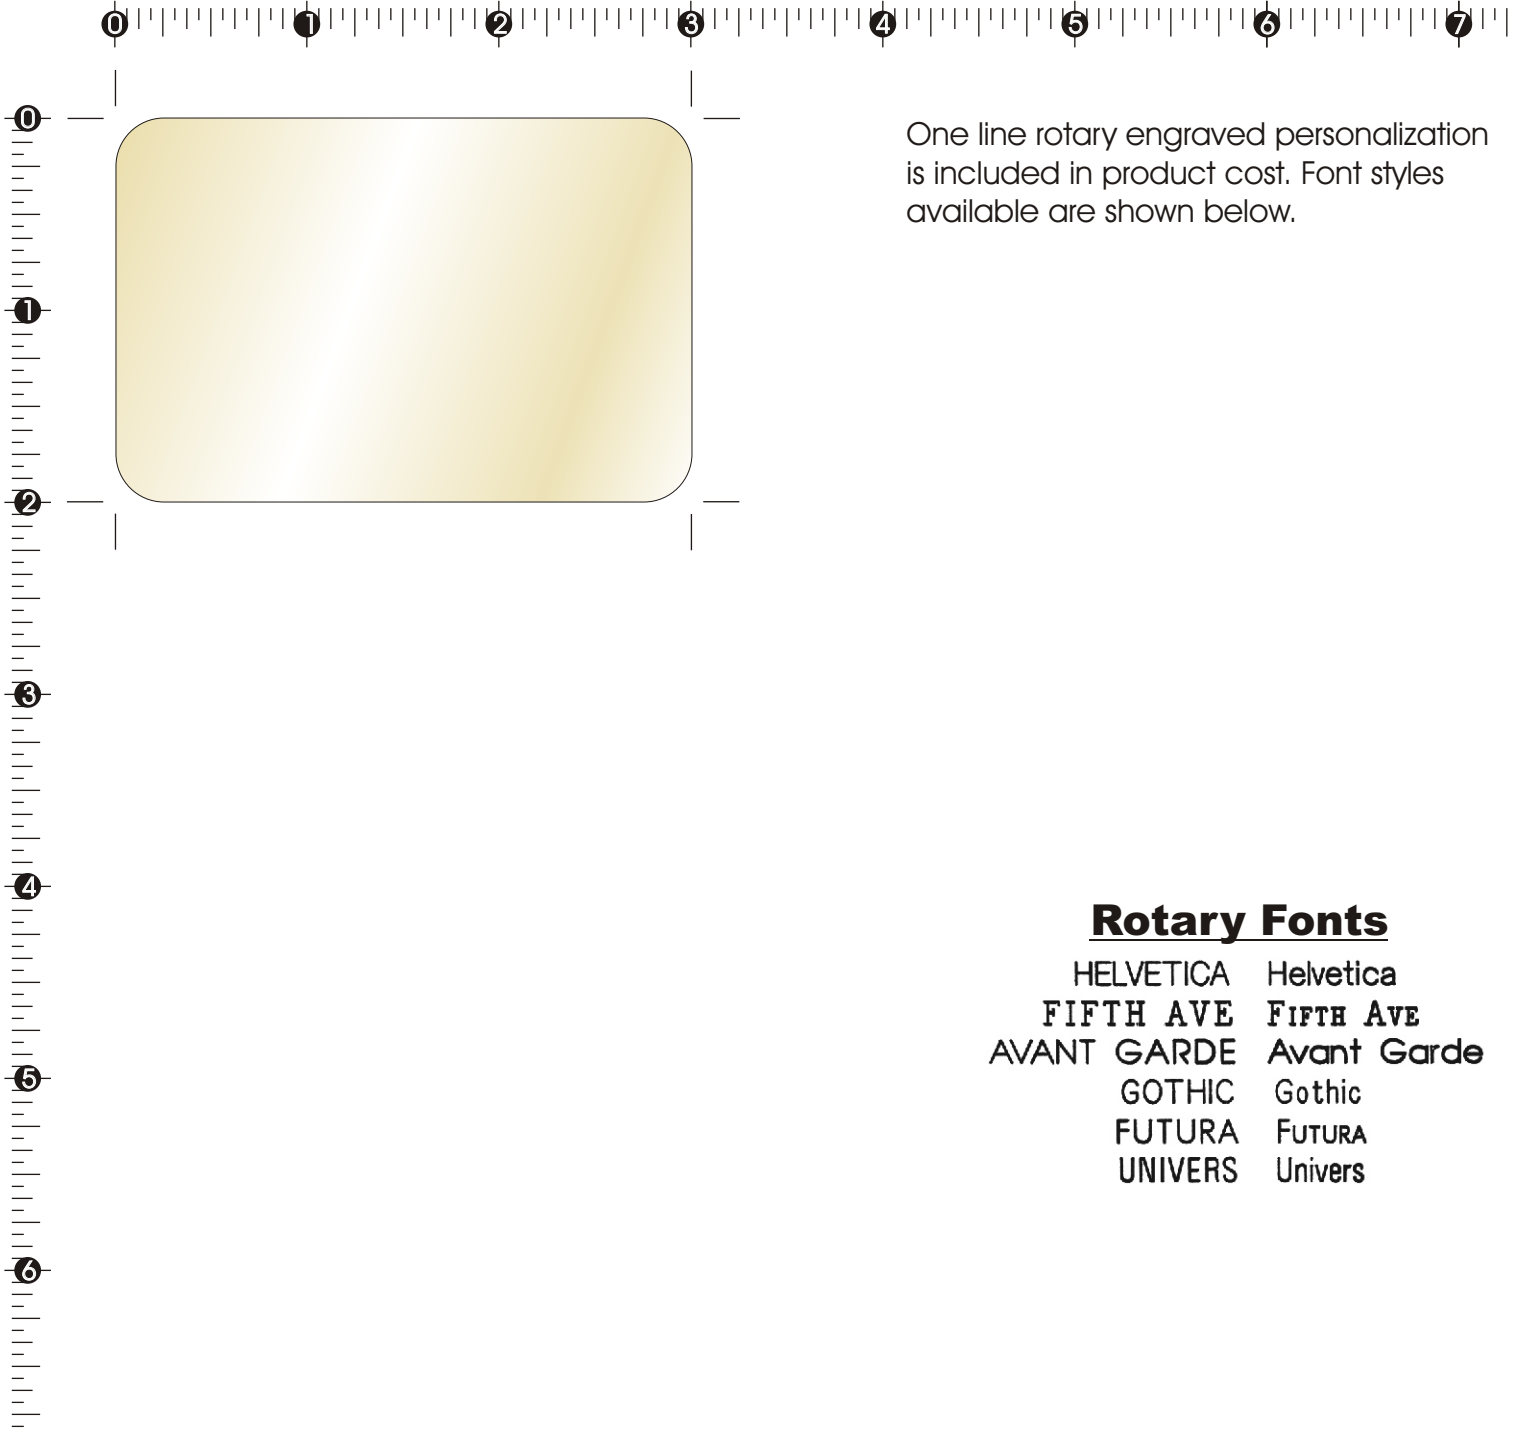

Your order is on **HOLD** pending your approval

Order Number:

Item: NYC 09 New York Badge (6 to 9 sq in)
Size:
Material: .020 Brass
Imprint Colors:
Maximum Imprint Area: Edge to Edge
Supplied with 1/4" round corners.
Font for personalization:

For a bleed, please extend art 0.125" past each edge.
Make sure that all fonts are converted to curves.
Please indicate PMS or stock ink colors and font for personalization.
When finished, please save your file as a .cdr, .ai or .pdf file.

Please proof closely, your order will be produced as shown.

One line rotary engraved personalization is included in product cost. Font styles available are shown below.

Rotary Fonts

HELVETICA	Helvetica
FIFTH AVE	FIFTH AVE
AVANT GARDE	Avant Garde
GOTHIC	Gothic
FUTURA	FUTURA
UNIVERS	Univers