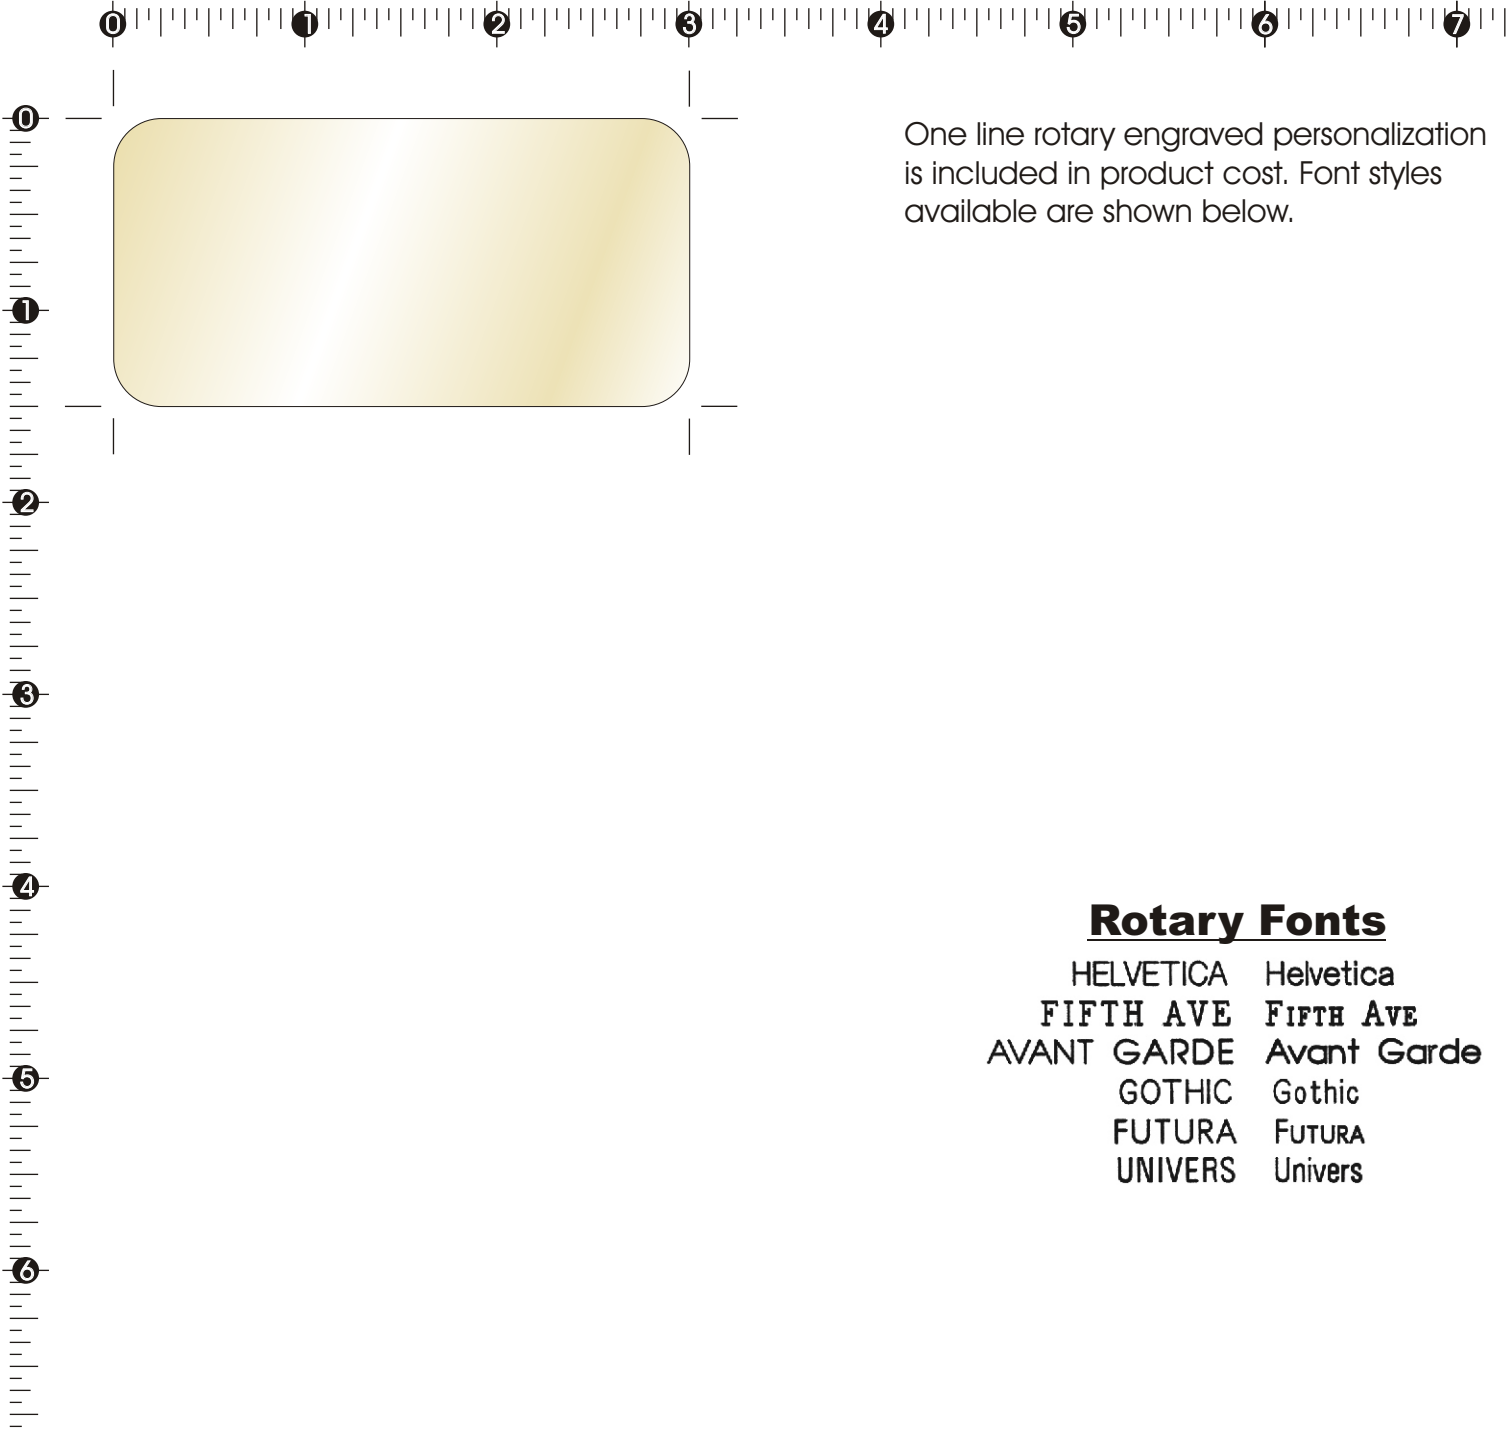

Your order is on **HOLD** pending your approval

Order Number:

Item: NYC 06 New York Badge (3 to 6 sq in)
Size:
Material: .020 Brass
Imprint Colors:
Maximum Imprint Area: Edge to Edge
Supplied with 1/4" round corners.
Font for personalization:

For a bleed, please extend art 0.125" past each edge.
Make sure that all fonts are converted to curves.
Please indicate PMS or stock ink colors and font for personalization.
When finished, please save your file as a .cdr, .ai or .pdf file.

Please proof closely, your order will be produced as shown.

One line rotary engraved personalization is included in product cost. Font styles available are shown below.

Rotary Fonts

HELVETICA	Helvetica
FIFTH AVE	FIFTH AVE
AVANT GARDE	Avant Garde
GOTHIC	Gothic
FUTURA	FUTURA
UNIVERS	Univers