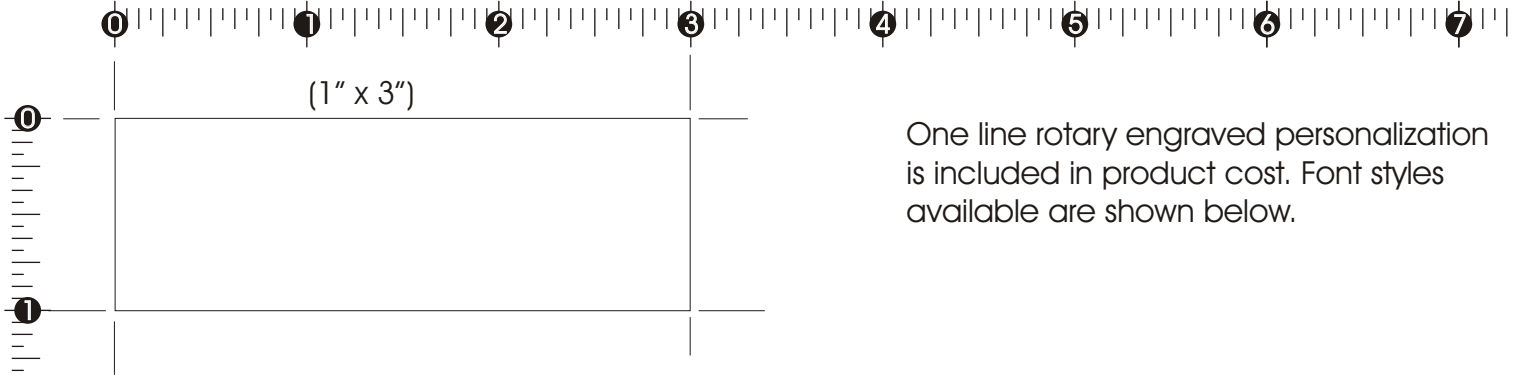

## Order Number:

Item: NOR 03 New Orleans Badge (0 to 3 sq in, custom shaped)

Size:

Material:

Imprint Colors:

Maximum Imprint Area: Edge to Edge

Supplied with stock pinback.

Font for personalization:

Please proof closely, your order will be produced as shown.

One line rotary engraved personalization is included in product cost. Font styles available are shown below.

For a bleed, please extend art 0.125" past each edge.  
 Make sure that all fonts are converted to curves.  
 Please indicate PMS or stock ink colors and font for personalization.  
 When finished, please save your file as a .cdr, .ai or .pdf file.