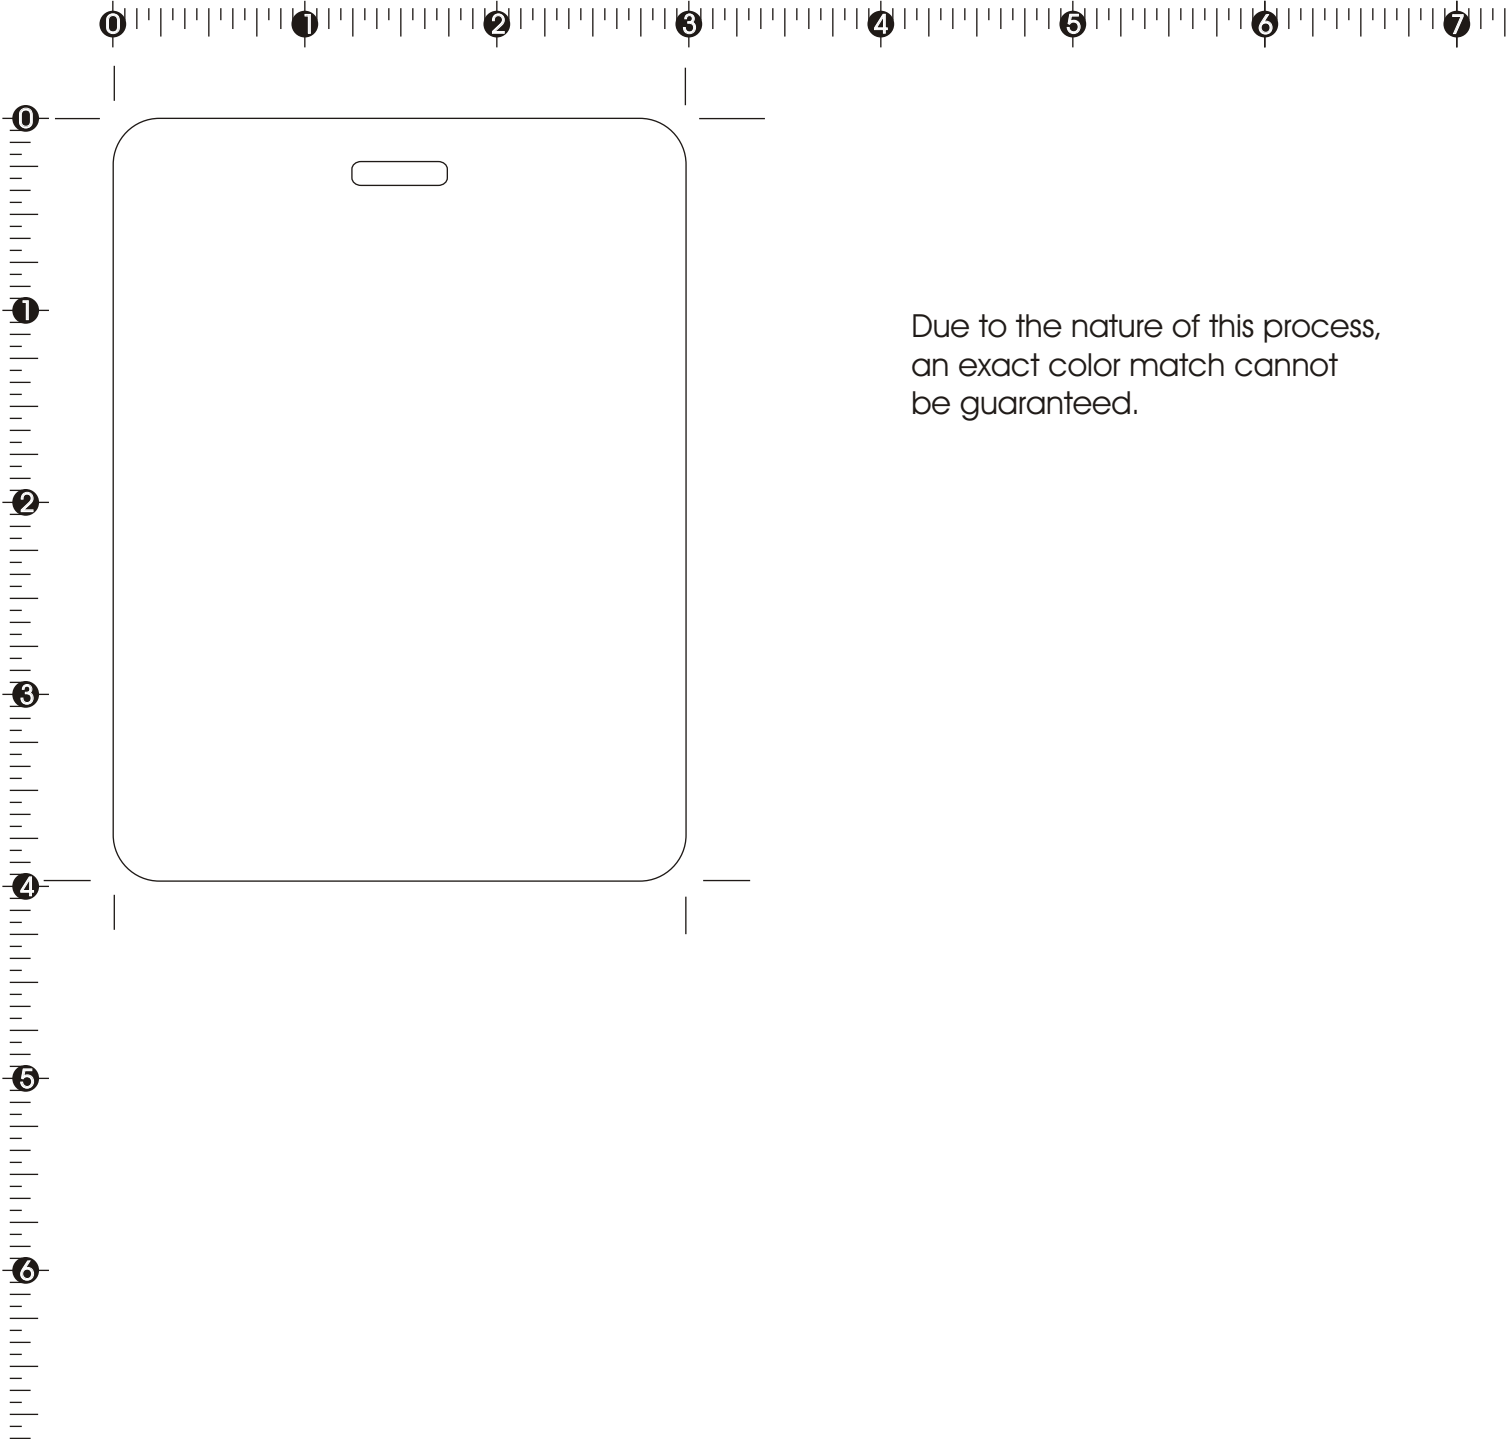

Your order is on **HOLD** pending your approval

Order Number:

Item: NAS 34FC Nashville Badge
Size: 3" x 4"
Material: .030 laminated plastic
Imprint Colors: full color digital imprint
Maximum Imprint Area: edge to edge
Supplied with lanyard and rounded corners.
Font for personalization:

For a bleed, please extend art 0.125" past each edge.
Make sure that all fonts are converted to curves.
Please indicate font for personalization.
When finished, please save your file as a .cdr, .ai or .pdf file using RGB color.

Please proof closely, your order will be produced as shown.

Due to the nature of this process, an exact color match cannot be guaranteed.