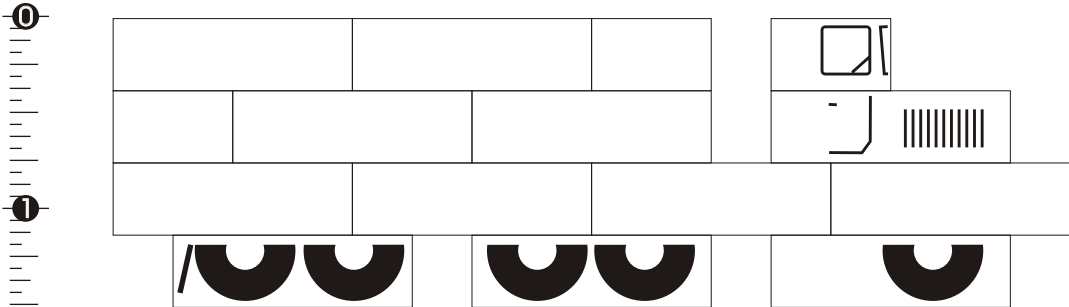

Your order is on **HOLD** pending your approval

Order:

Item: MPB SEMI

Size: 1 1/2" X 5"

Material:

Imprint Colors:

Maximum Imprint Area:

Make sure that all fonts are converted to curves.

Please indicate PMS or stock ink colors.

When finished, please save your file as a .cdr, .ai or .pdf file.

Please proof closely, your order will be produced as shown.

Breaks in the image will occur when print crosses over more than one block.