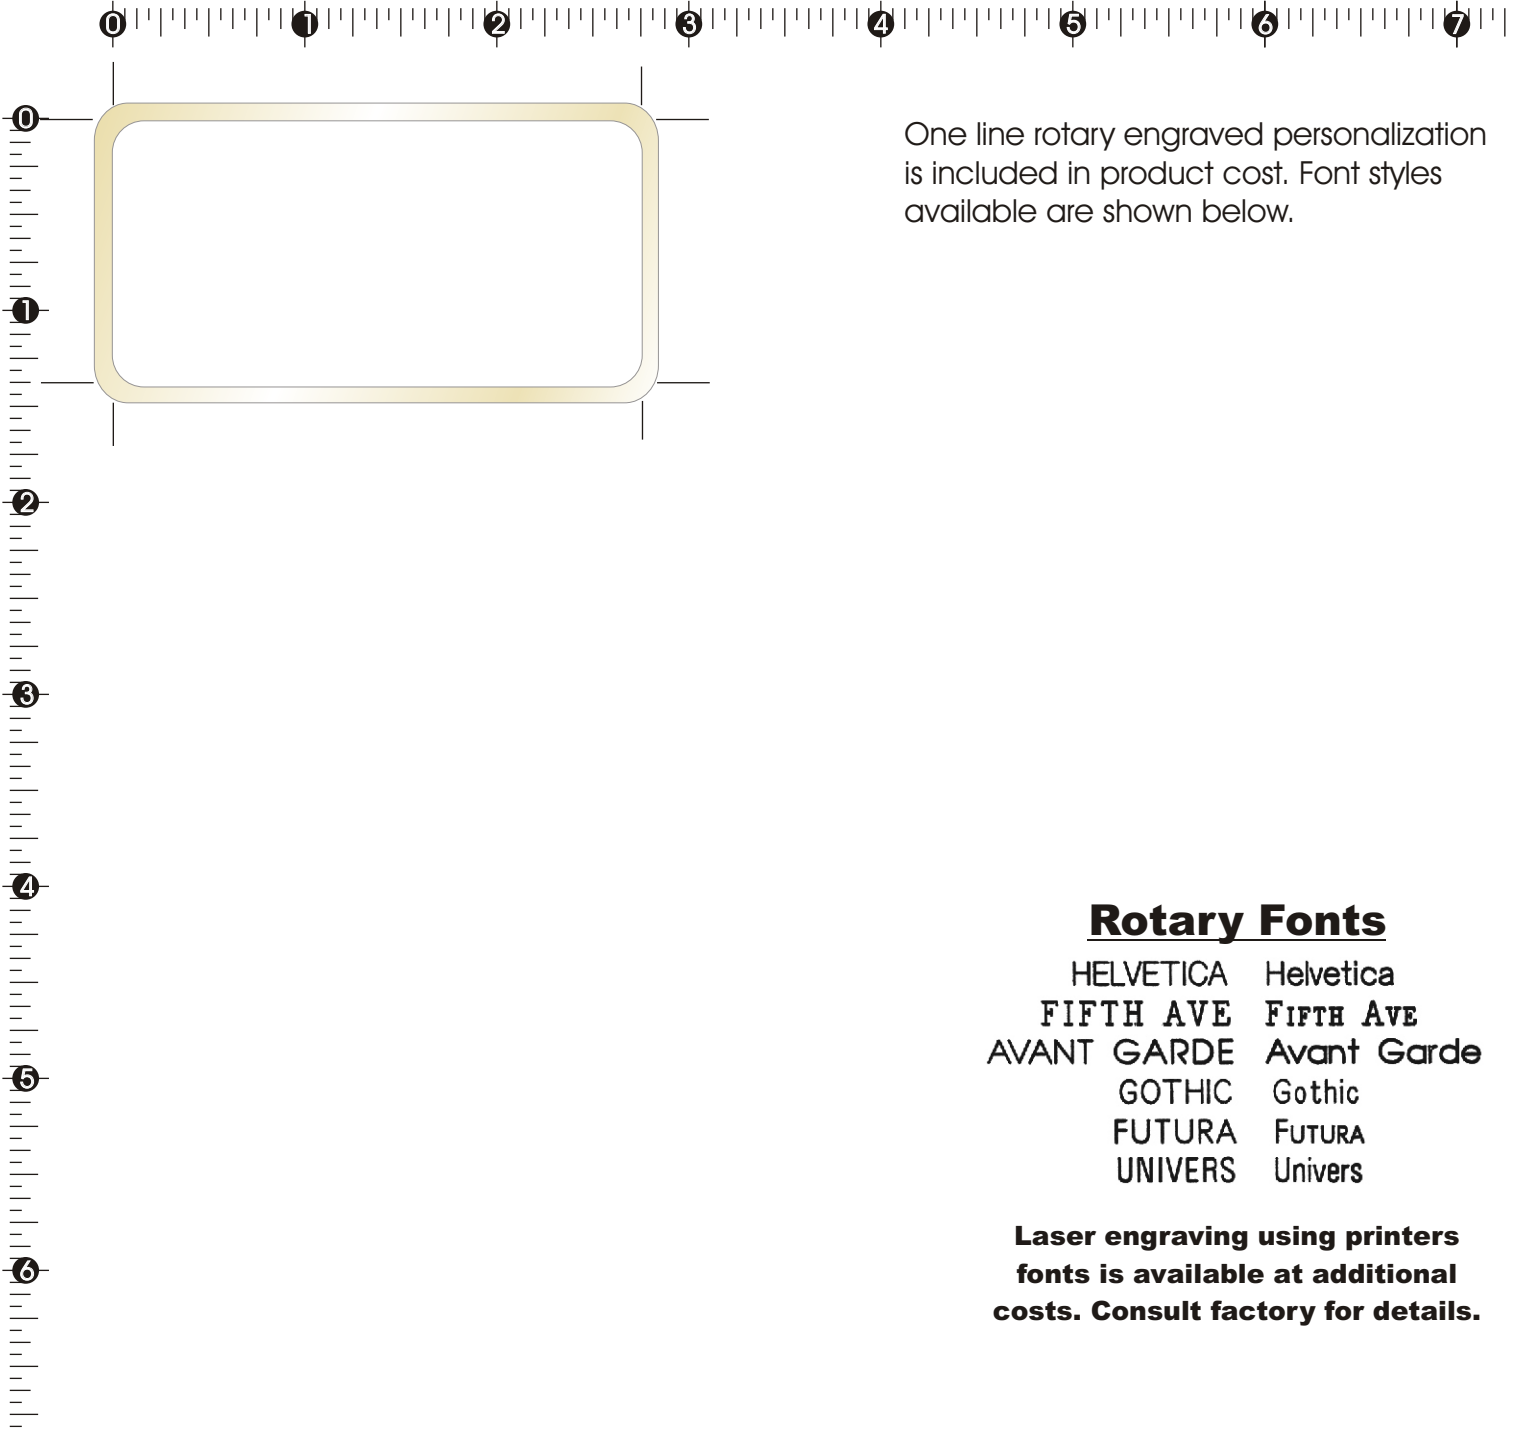

Your order is on **HOLD** pending your approval

Order Number:

Item: LV 05 Las Vegas Badge

Size: 1 9/16" x 2 7/8"

Material:

Imprint Colors:

Maximum Imprint Area: 1 3/8 " x 2 3/4"

Supplied with gold frame.

Font for personalization:

For a bleed, please extend art 0.125" past each edge.

Make sure that all fonts are converted to curves. Please indicate PMS or stock ink colors and font for personalization.

When finished, please save your file as a .cdr, .ai or .pdf file.

Please proof closely, your order will be produced as shown.

One line rotary engraved personalization is included in product cost. Font styles available are shown below.

Rotary Fonts

HELVETICA	Helvetica
FIFTH AVE	FIFTH AVE
AVANT GARDE	Avant Garde
GOTHIC	Gothic
FUTURA	FUTURA
UNIVERS	Univers

Laser engraving using printers fonts is available at additional costs. Consult factory for details.