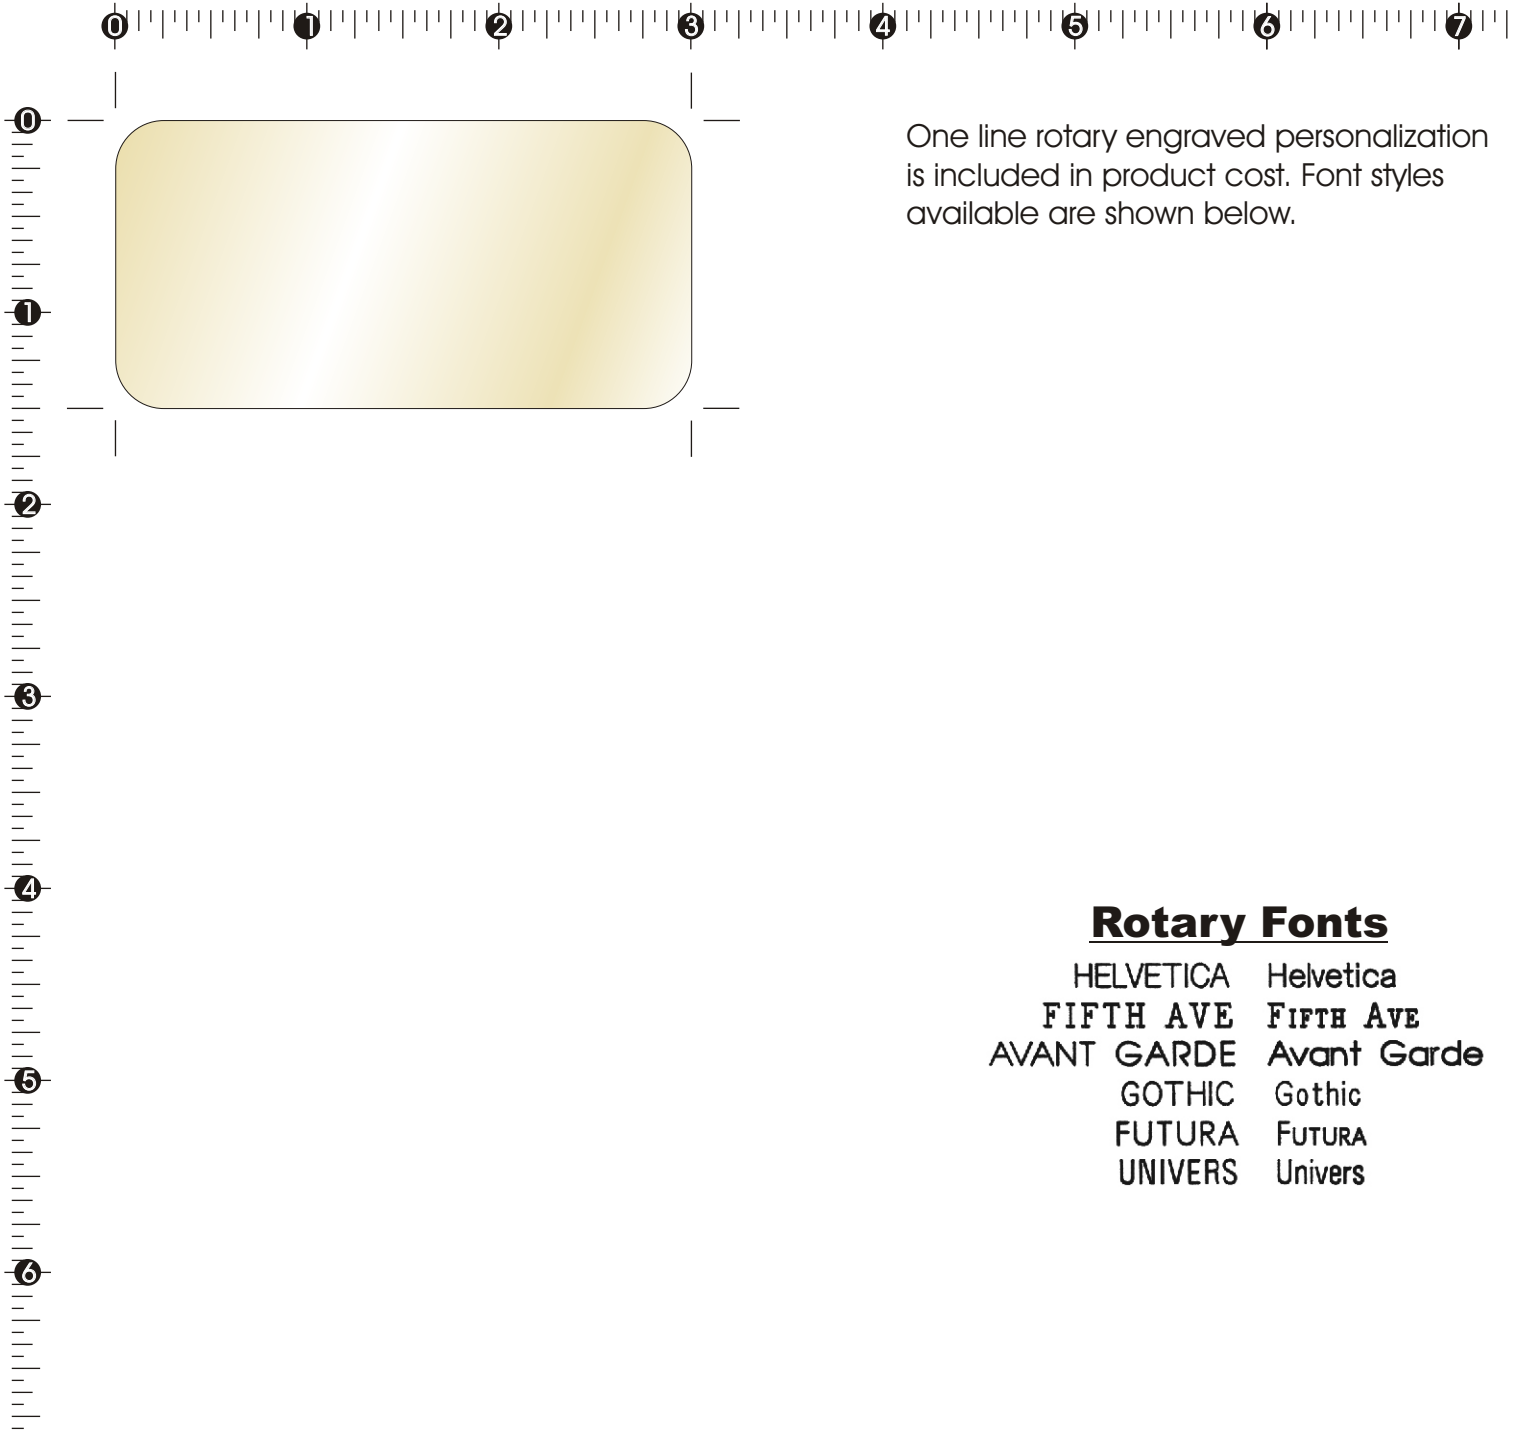

Your order is on **HOLD** pending your approval

Order Number:

Item: LA S2M Los Angeles Badge
Size: 1 1/2 " x 3"
Material: .020 brass
Imprint Colors:
Maximum Imprint Area: 1 1/2 " x 3"
Supplied with 1/4" round corners.
Font for personalization:

Make sure that all fonts are converted to curves.
Please indicate font for personalization.
When finished, please save your file as a .cdr, .ai or .pdf file.

Please proof closely, your order will be produced as shown.

One line rotary engraved personalization is included in product cost. Font styles available are shown below.

Rotary Fonts

HELVETICA	Helvetica
FIFTH AVE	FIFTH AVE
AVANT GARDE	Avant Garde
GOTHIC	Gothic
FUTURA	FUTURA
UNIVERS	Univers