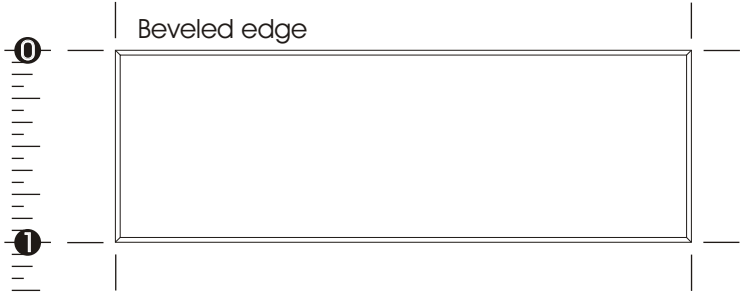

Your order is on **HOLD** pending your approval

Order Number:

Item: LA S1P Los Angeles Badge

Size: 1 x 3

Material: 1/16" plastic

Imprint Colors: No Imprint

Maximum Imprint Area: 1 x 3

Supplied with square corners and beveled edge.

Font for personalization:

Make sure that all fonts are converted to curves.
Please indicate font for personalization.
When finished, please save your file as a .cdr, .ai
or .pdf file.

Please proof closely, your order will be produced as shown.

One line rotary engraved personalization is included in product cost. Font styles available are shown below.

Rotary Fonts

HELVETICA	Helvetica
FIFTH AVE	FIFTH AVE
AVANT GARDE	Avant Garde
GOTHIC	Gothic
FUTURA	FUTURA
UNIVERS	Univers

Laser engraving using printers fonts is available at additional costs. Consult factory for details.