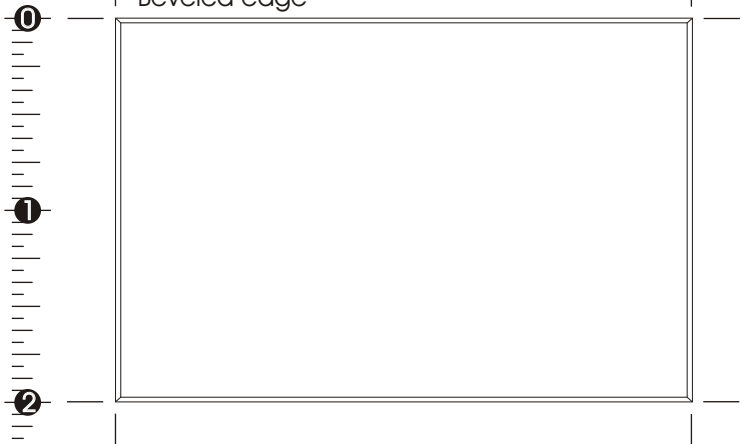

Your order is on **HOLD** pending your approval

Order Number:

Item: LA 09P Los Angeles Badge (6 to 9 sq in)

Size:

Material: 1/16" plastic

Imprint Colors: No Imprint

Maximum Imprint Area: edge to edge

Supplied with square corners and beveled edge.

Font for personalization:

Make sure that all fonts are converted to curves.

Please indicate font for personalization.

When finished, please save your file as a .cdr, .ai or .pdf file.

Please proof closely, your order will be produced as shown.

One line rotary engraved personalization is included in product cost. Font styles available are shown below.

Rotary Fonts

HELVETICA	Helvetica
FIFTH AVE	FIFTH AVE
AVANT GARDE	Avant Garde
GOTHIC	Gothic
FUTURA	FUTURA
UNIVERS	Univers

Laser engraving using printers fonts is available at additional costs. Consult factory for details.