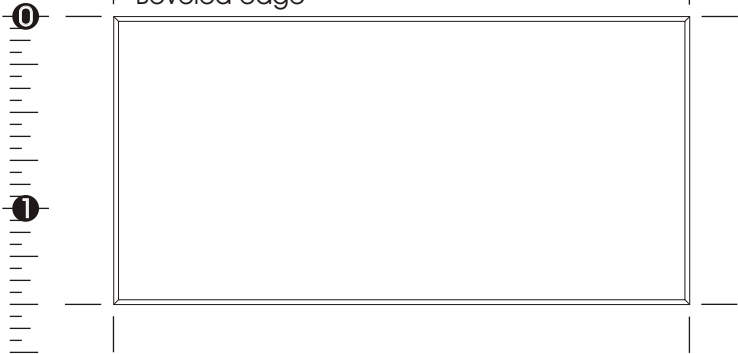

Your order is on **HOLD** pending your approval

Order Number:

Item: LA 06P Los Angeles Badge (3 to 6 sq in)

Size:

Material: 1/16" plastic

Imprint Colors: No Imprint

Maximum Imprint Area: edge to edge

Supplied with square corners and beveled edge.

Font for personalization:

Make sure that all fonts are converted to curves.

Please indicate font for personalization.

When finished, please save your file as a .cdr, .ai or .pdf file.

Please proof closely, your order will be produced as shown.

One line rotary engraved personalization is included in product cost. Font styles available are shown below.

Rotary Fonts

HELVETICA	Helvetica
FIFTH AVE	FIFTH AVE
AVANT GARDE	Avant Garde
GOTHIC	Gothic
FUTURA	FUTURA
UNIVERS	Univers

Laser engraving using printers fonts is available at additional costs. Consult factory for details.