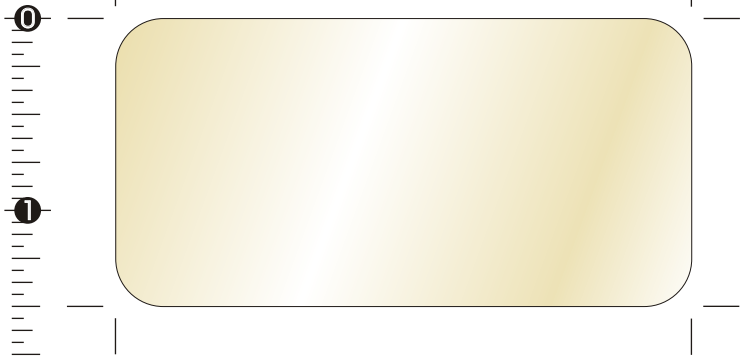

Your order is on **HOLD** pending your approval

Order Number:

Item: LA 06M Los Angeles Badge (3 to 6 sq in)

Size:

Material: .020 brass

Imprint Colors: No Imprint

Maximum Imprint Area: No Imprint

Supplied with 1/4" round corners.

Font for personalization:

Make sure that all fonts are converted to curves.
Please indicate font for personalization.
When finished, please save your file as a .cdr, .ai
or .pdf file.

Please proof closely, your order will be produced as shown.

One line rotary engraved personalization is included in product cost. Font styles available are shown below.

Rotary Fonts

HELVETICA	Helvetica
FIFTH AVE	FIFTH AVE
AVANT GARDE	Avant Garde
GOTHIC	Gothic
FUTURA	FUTURA
UNIVERS	Univers