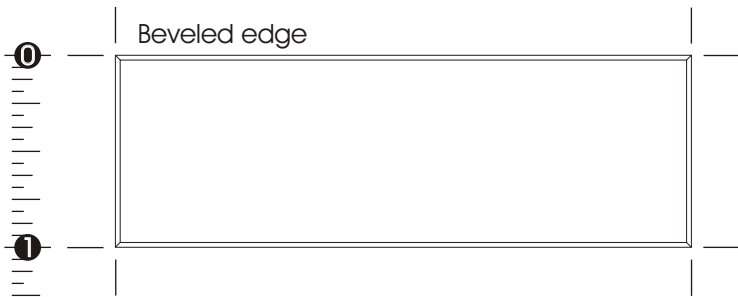

Your order is on **HOLD** pending your approval

Order Number:

Item: LA 03P Los Angeles Badge (0 to 3 sq in)

Size:

Material: 1/16" plastic

Imprint Colors: No Imprint

Maximum Imprint Area: edge to edge

Supplied with square corners and beveled edge.

Font for personalization:

Make sure that all fonts are converted to curves.
Please indicate font for personalization.
When finished, please save your file as a .cdr, .ai
or .pdf file.

Please proof closely, your order will be produced as shown.

One line rotary engraved personalization is included in product cost. Font styles available are shown below.

Rotary Fonts

HELVETICA	Helvetica
FIFTH AVE	FIFTH AVE
AVANT GARDE	Avant Garde
GOTHIC	Gothic
FUTURA	FUTURA
UNIVERS	Univers

Laser engraving using printers fonts is available at additional costs. Consult factory for details.