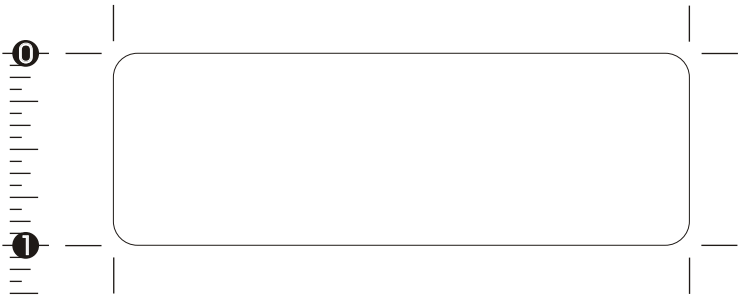

Your order is on **HOLD** pending your approval

Order Number:

Item: LA 03P Los Angeles Badge (0 to 3 sq in)
Size:
Material: 1/16" plastic
Imprint Colors: No Imprint
Maximum Imprint Area: edge to edge
Supplied with 1/8" round corners.
Font for personalization:

Make sure that all fonts are converted to curves.
Please indicate font for personalization.
When finished, please save your file as a .cdr, .ai or .pdf file.

Please proof closely, your order will be produced as shown.

One line rotary engraved personalization is included in product cost. Font styles available are shown below.

Rotary Fonts

HELVETICA	Helvetica
FIFTH AVE	FIFTH AVE
AVANT GARDE	Avant Garde
GOTHIC	Gothic
FUTURA	FUTURA
UNIVERS	Univers

Laser engraving using printers fonts is available at additional costs. Consult factory for details.