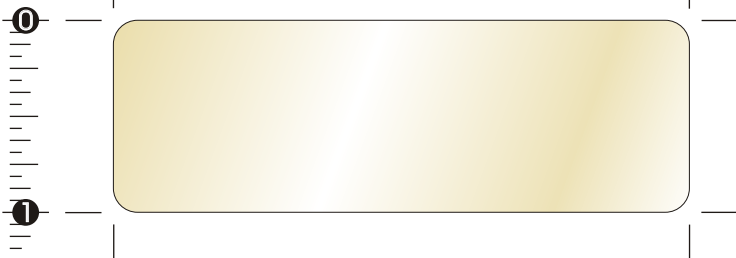

Your order is on **HOLD** pending your approval

Order Number:

Item: LA 03M Los Angeles Badge (0 to 3 sq in)

Size:

Material: .020 brass

Imprint Colors: No Imprint

Maximum Imprint Area: No Imprint

Supplied with 1/8" round corners.

One line rotary engraved personalization is included in product cost. Font styles available are shown below.

Rotary Fonts

| | |
|-------------|-------------|
| HELVETICA | Helvetica |
| FIFTH AVE | FIFTH AVE |
| AVANT GARDE | Avant Garde |
| GOTHIC | Gothic |
| FUTURA | FUTURA |
| UNIVERS | Univers |