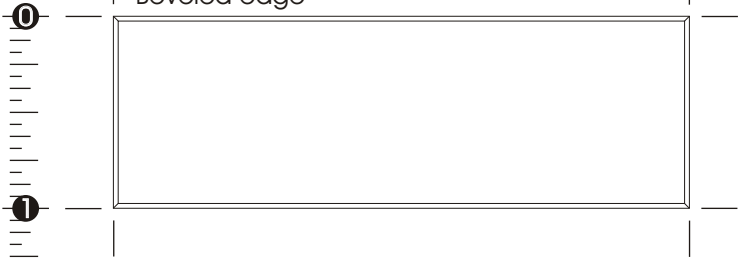

Your order is on **HOLD** pending your approval

Order Number:

Item: HOL 03 Hollywood Badge (0 to 3 sq in)
Size:
Material:
Imprint Colors:
Maximum Imprint Area: edge to edge
Supplied with square corners and beveled edge.
Font for personalization:

For a bleed, please extend art 0.125" past each edge.
Make sure that all fonts are converted to curves.
Please indicate PMS or stock ink colors and font for personalization.
When finished, please save your file as a .cdr, .ai or .pdf file.

Please proof closely, your order will be produced as shown.

One line rotary engraved personalization is included in product cost. Font styles available are shown below.

Rotary Fonts

HELVETICA	Helvetica
FIFTH AVE	FIFTH AVE
AVANT GARDE	Avant Garde
GOTHIC	Gothic
FUTURA	FUTURA
UNIVERS	Univers

Laser engraving using printers fonts is available at additional costs. Consult factory for details.