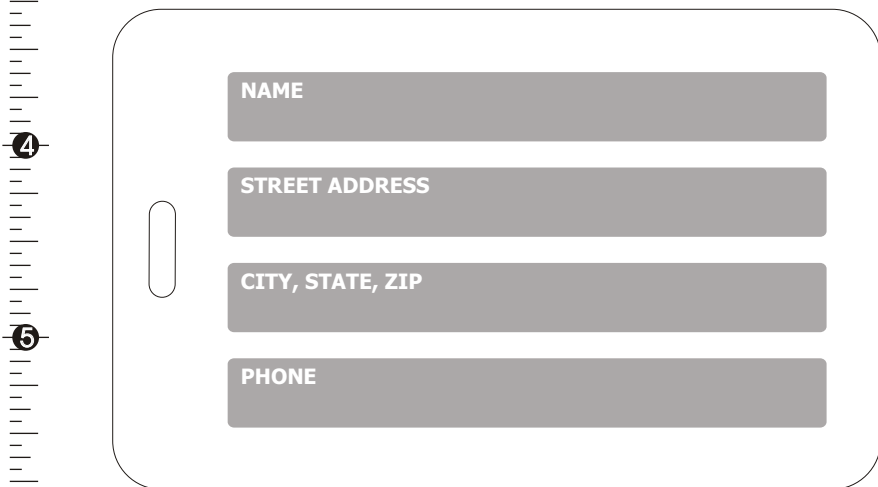

## Order:

Item: BT 04SD Full Color Domed Bag Tag

Size: 2 1/2" x 4"

Material: 1/8" White Plastic

Imprint Colors: Full Color Digital Imprint

Maximum Imprint Area: 2 1/4" x 3 3/8"

Supplied with plastic strap and back-side write-on matte gray address panel.

For a bleed, please extend art 0.125" past each edge.

Make sure that all fonts are converted to curves. When finished, please save your file as a .cdr, .ai or .pdf file using RGB color.

Please proof closely, your order will be produced as shown.

Front

Due to the nature of this process, an exact color match cannot be guaranteed.

Back