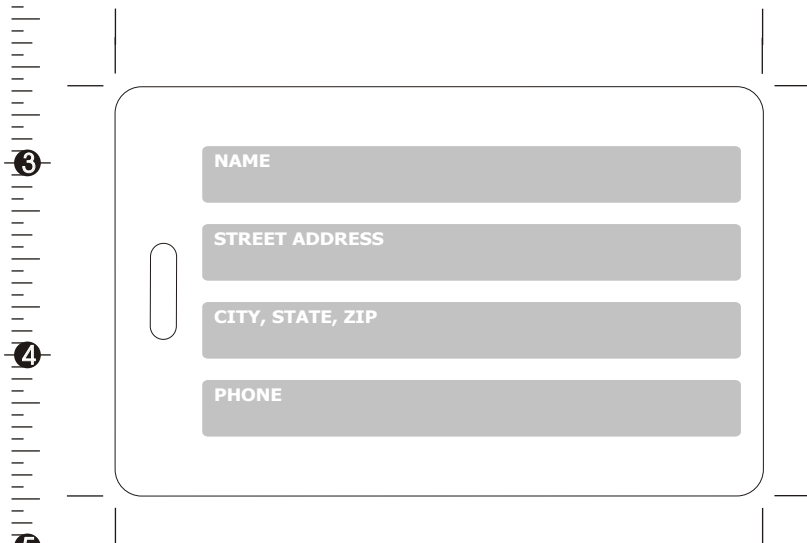

Your order is on **HOLD** pending your approval

Order:

Item: BT 03E Economy Bag Tag

Size: 2 1/8" x 3 3/8"

Material: .030" White Plastic

Imprint Colors:

Maximum Imprint Area: 2 1/8" x 3 3/8"

Supplied with round corners, plastic loop attachment and write-on address panel.

Make sure that all fonts are converted to curves.
Please indicate PMS or stock ink colors.
When finished, please save your file as a .cdr, .ai or .pdf file.

Please proof closely, your order will be produced as shown.

Front

Back