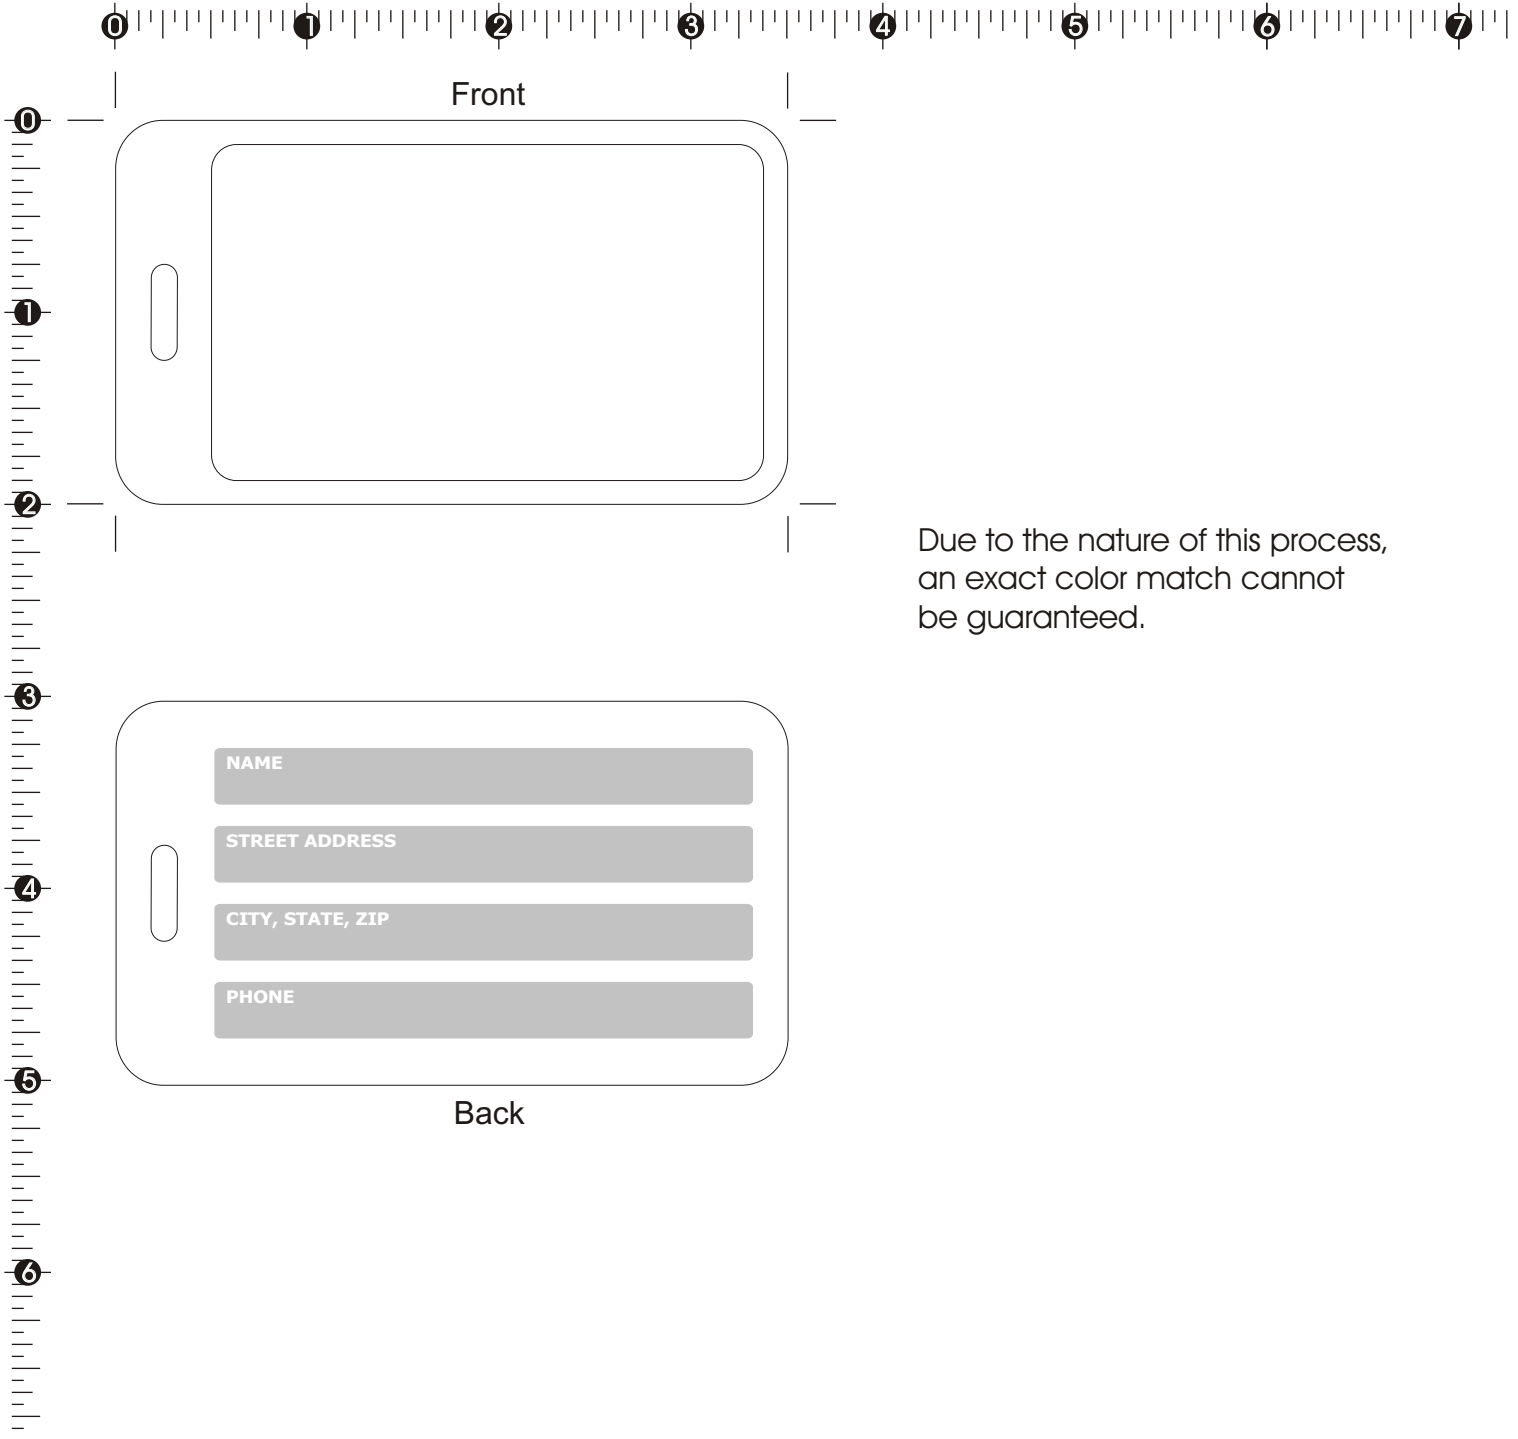

## Order:

Item: BT 02SD Full Color Domed Bag Tag

Size: 2" x 3 1/2"

Material: 1/8" White Plastic

Imprint Colors: Full Color Digital Imprint

Maximum Imprint Area: 1 3/4" x 2 7/8"

Supplied with plastic buckle strap and back-side matte gray write-on address panel.

For a bleed, please extend art 0.125" past each edge.

Make sure that all fonts are converted to curves. When finished, please save your file as a .cdr, .ai or .pdf file using RGB color.

Please proof closely, your order will be produced as shown.