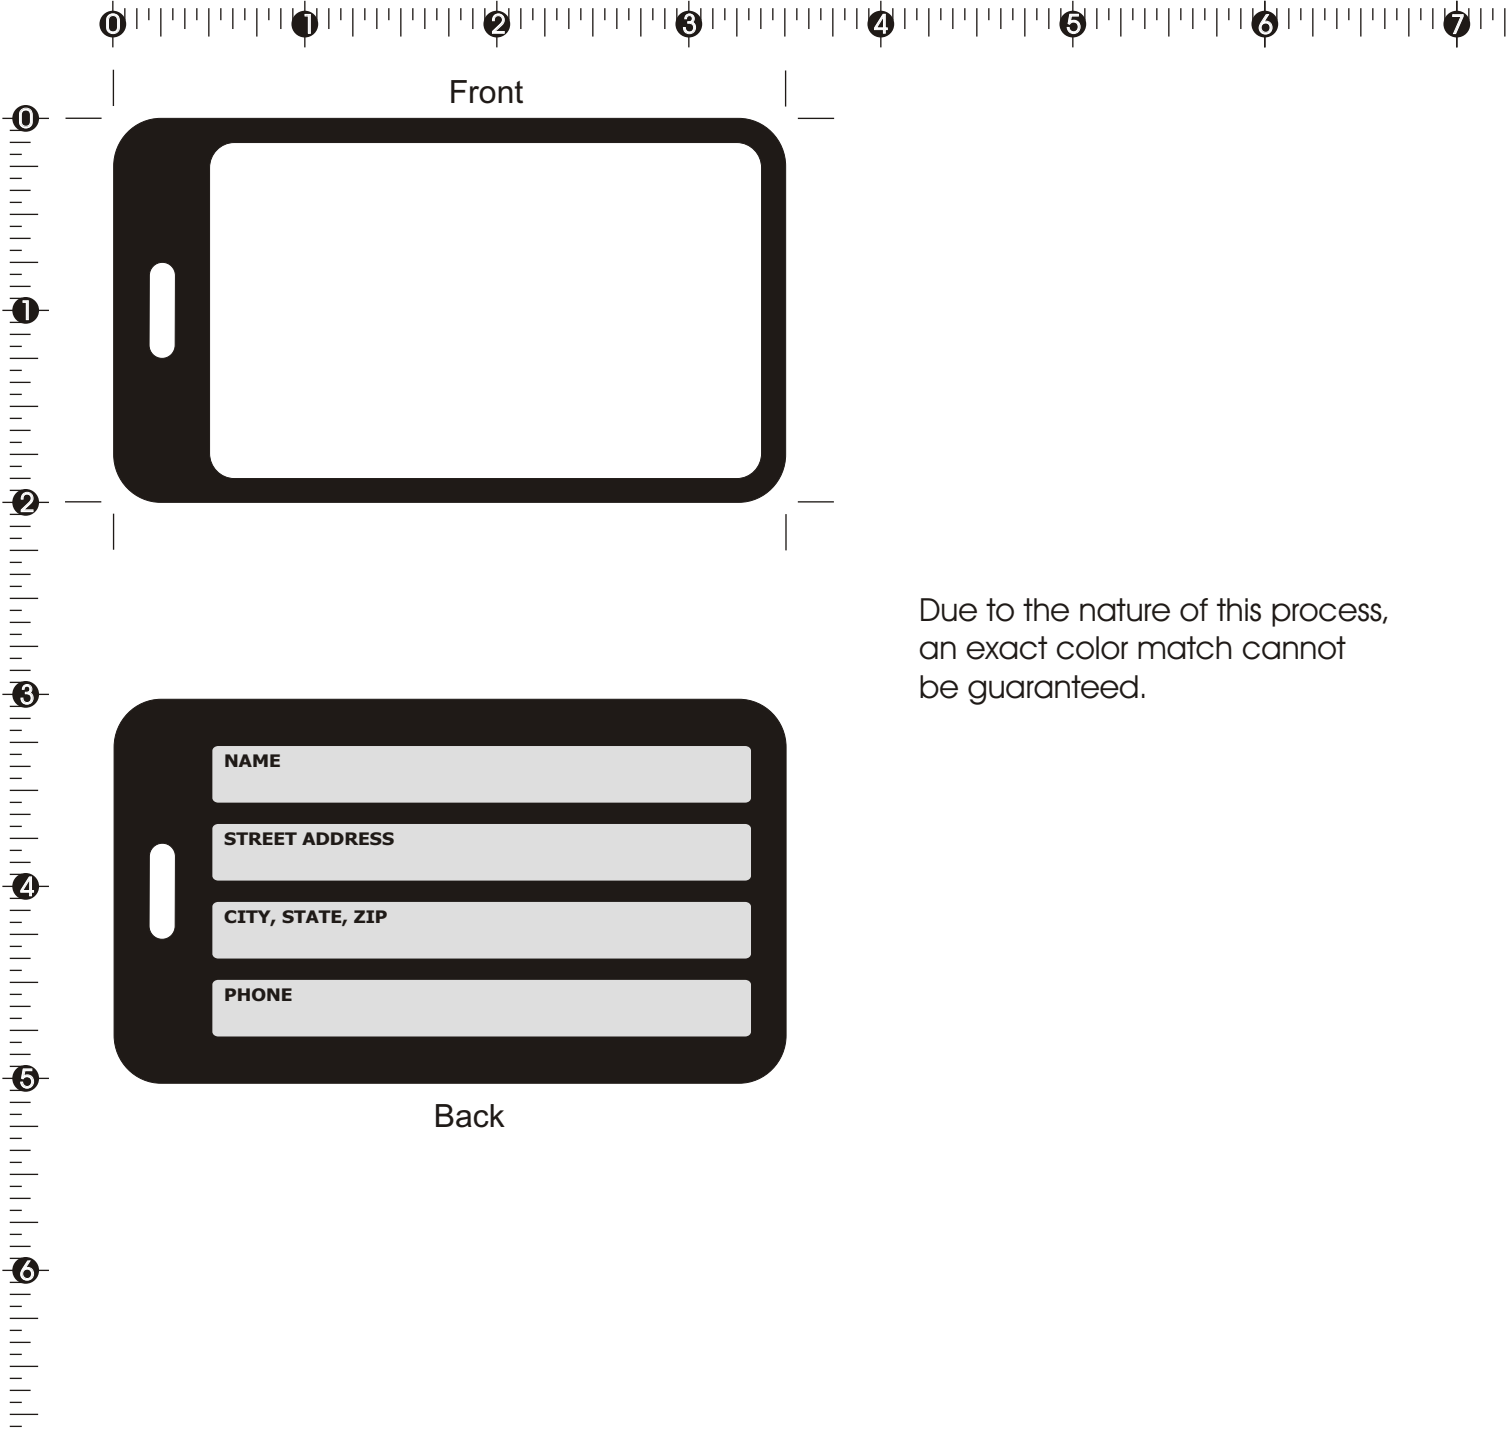

Your order is on **HOLD** pending your approval

Order:

Item: BT 02SD Full Color Domed Bag Tag
Size: 2" x 3 1/2"
Material: 1/8" Black Plastic
Imprint Colors: Full Color Digital Imprint
Maximum Imprint Area: 1 3/4" x 2 7/8"
Supplied with plastic buckle strap and back-side matte gray write-on address panel.

For a bleed, please extend art 0.125" past each edge.
Make sure that all fonts are converted to curves.
When finished, please save your file as a .cdr, .ai or .pdf file using RGB color.

Please proof closely, your order will be produced as shown.

Due to the nature of this process, an exact color match cannot be guaranteed.