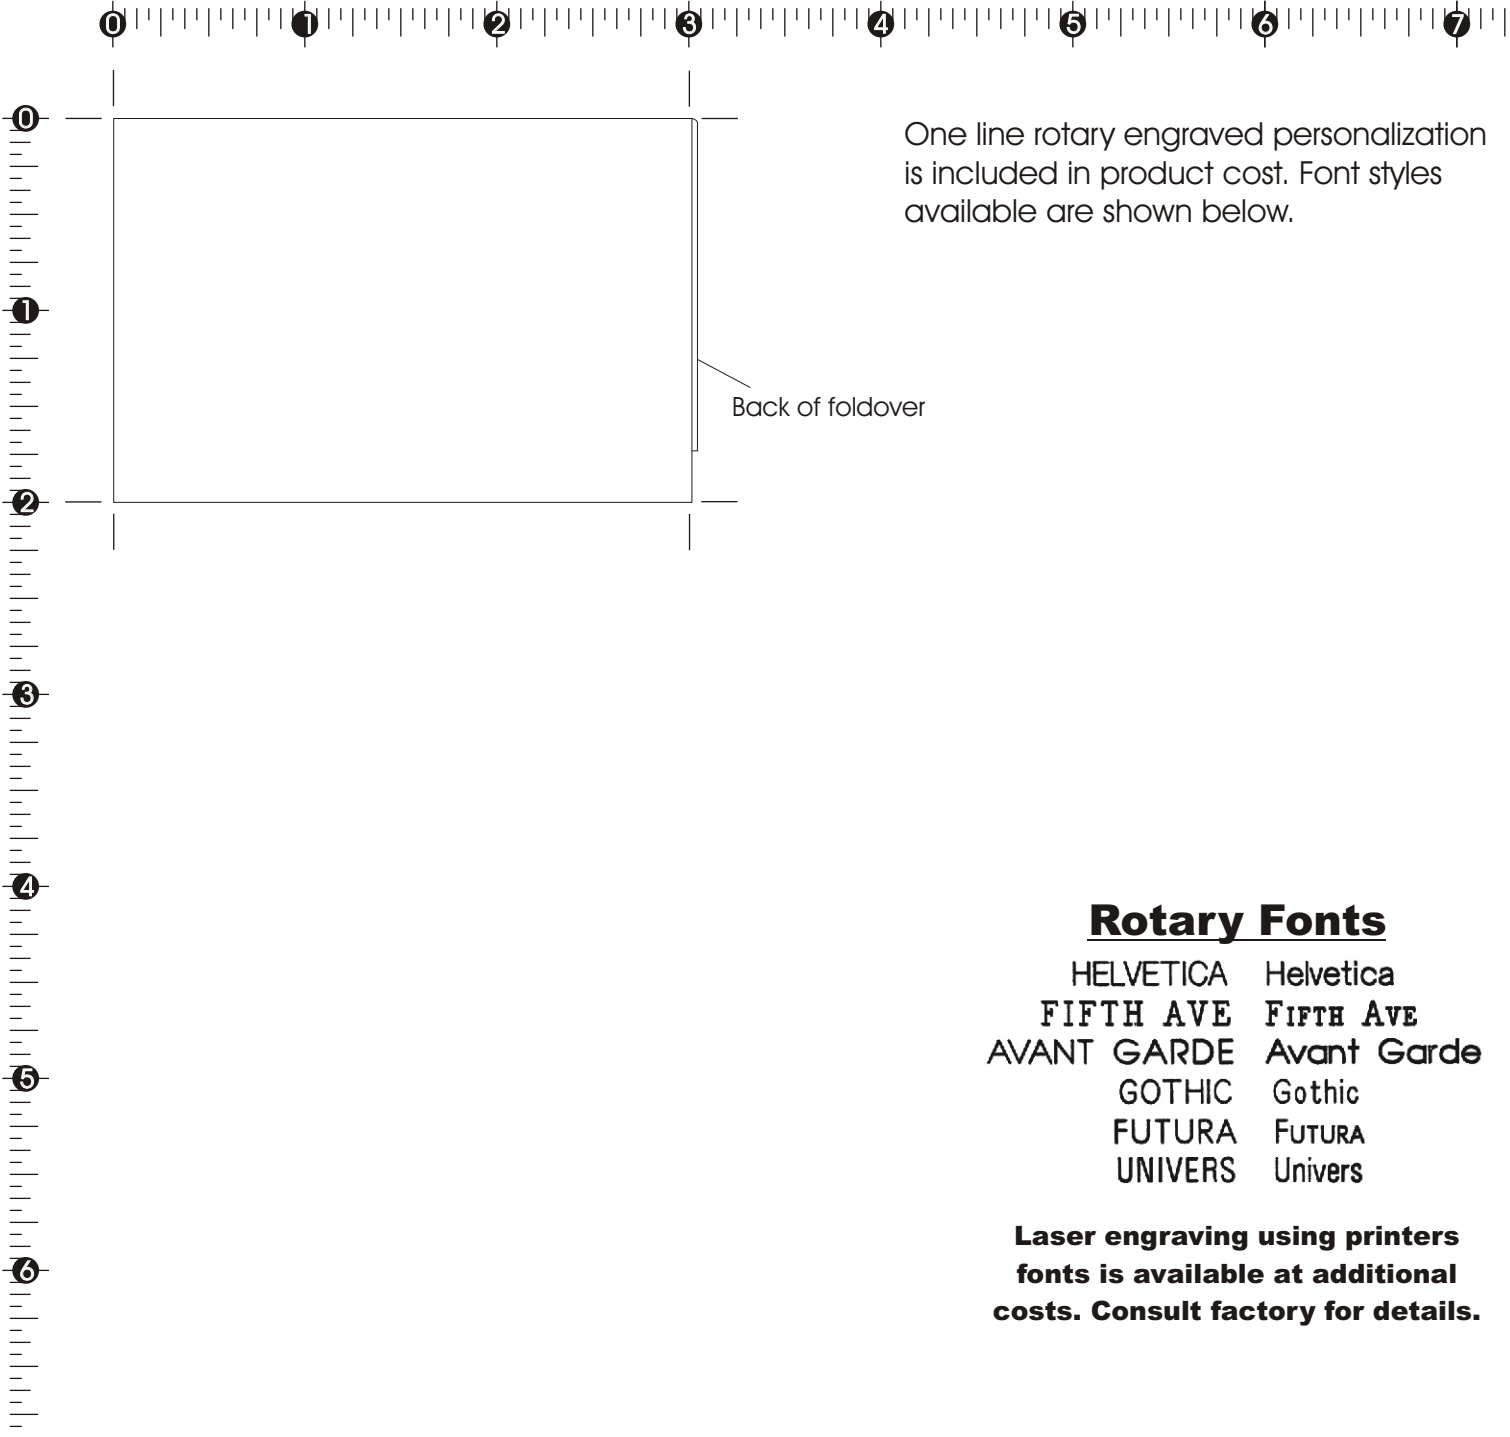

Your order is on **HOLD** pending your approval

Order Number:

Item: BOS 12 Boston Badge

Size: 2" (foldover) x 3"

Material:

Imprint Colors:

Maximum Imprint Area: Edge to Edge

Supplied with square corners.

Font for personalization:

For a bleed, please extend art 0.125" past each edge.

Make sure that all fonts are converted to curves. Please indicate PMS or stock ink colors and font for personalization.

When finished, please save your file as a .cdr, .ai or .pdf file.

Please proof closely, your order will be produced as shown.

One line rotary engraved personalization is included in product cost. Font styles available are shown below.

Rotary Fonts

HELVETICA	Helvetica
FIFTH AVE	FIFTH AVE
AVANT GARDE	Avant Garde
GOTHIC	Gothic
FUTURA	FUTURA
UNIVERS	Univers

Laser engraving using printers fonts is available at additional costs. Consult factory for details.