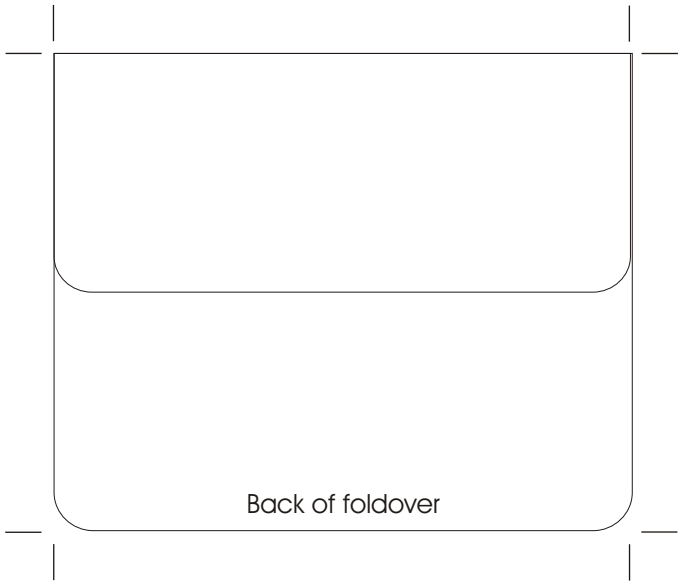

Your order is on **HOLD** pending your approval

Order Number:

Item: BOS 12 Boston Badge

Size: 1 1/4" (foldover) x 3"

Material:

Imprint Colors:

Maximum Imprint Area: Edge to Edge

Supplied with 1/4" rounded corners.

Please proof closely, your order will be produced as shown.

0

1

2

3

4

5

6